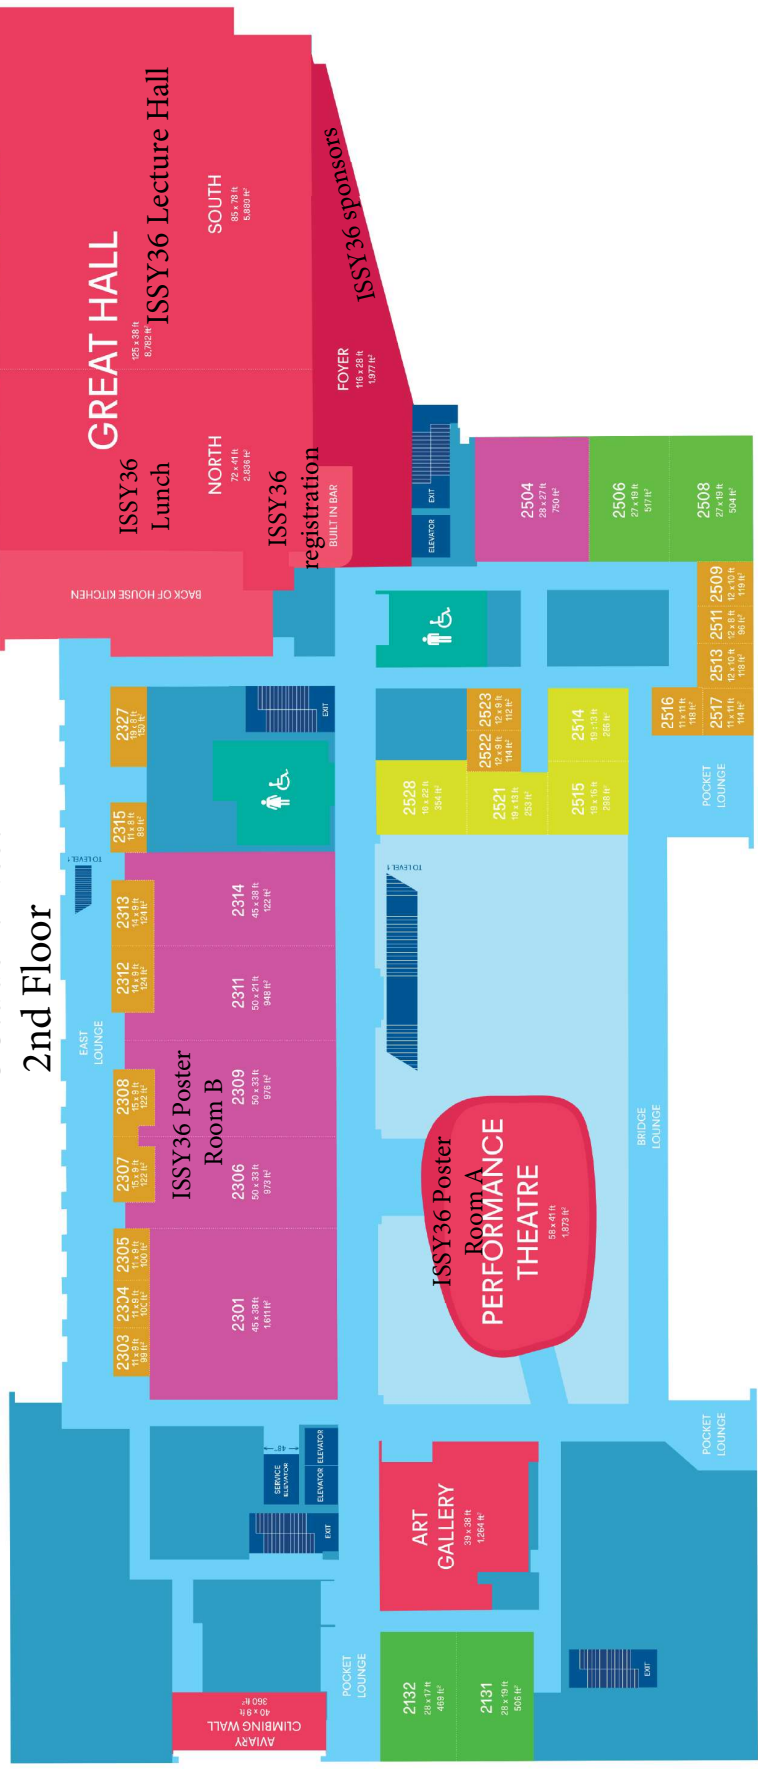

WESBROOK MALL

ISSY36 July 12-15 AMS Student Nest 2nd Floor

- UNIQUE VENUE
- SMALL ROOM
- MEDIUM ROOM
- LARGE ROOM
- BOARDROOM

STUDENT UNION BLDG

UNIVERSITY PLAZA

UNIVERSITY BLDV